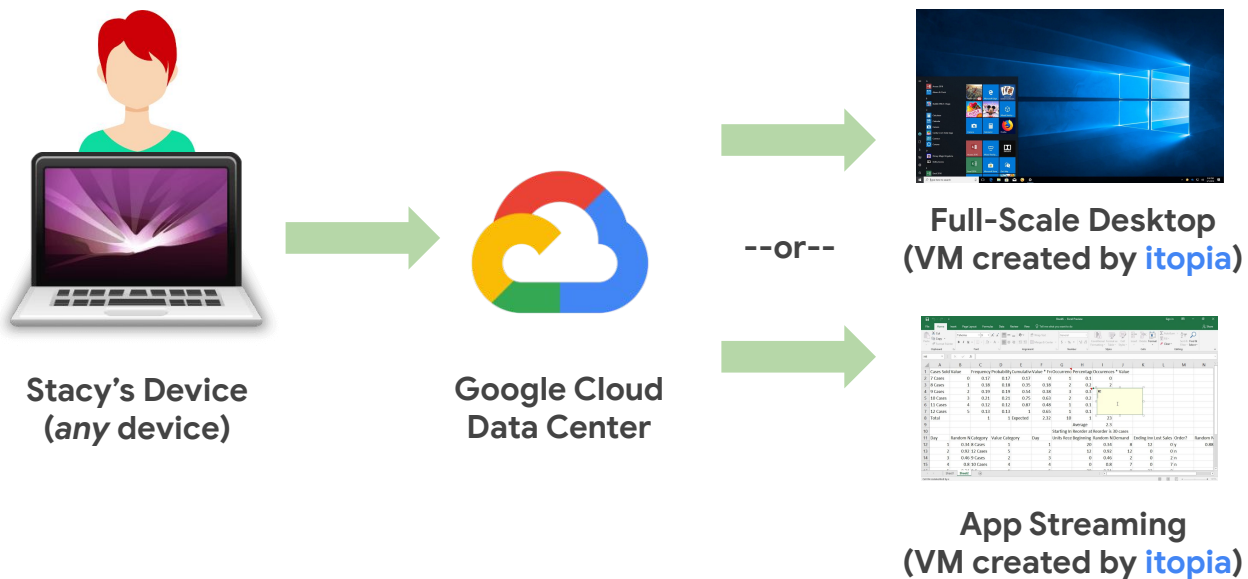

Technical Differentiation

- Tier 1 sysadmins can quickly deploy **virtual desktop & apps on Windows 10 and Windows Server VDI environments in 24 hours** -- all from a single, unified console.
- Collection Pools enable easy segmentation of departments and offices with custom images of apps. **One-click onboarding of employees** with centralized management.
- Intelligently autoscale compute resources up and down for optimal performance. **Automatically power VMs on and off to match real-time end-user demand.**
- **All desktop & apps are streamed securely through the browser** -- and all sensitive corporate data is stored securely within your GCP project. itopia's automation & orchestration platform does not have access to your data.

Employees enjoy a one-click login to their Windows 10 apps

Limited Offer Promotion (First 20 Organizations)

FREE Professional Services

Up to $10,000 of: Migration, Implementation, Training, Support, and more.